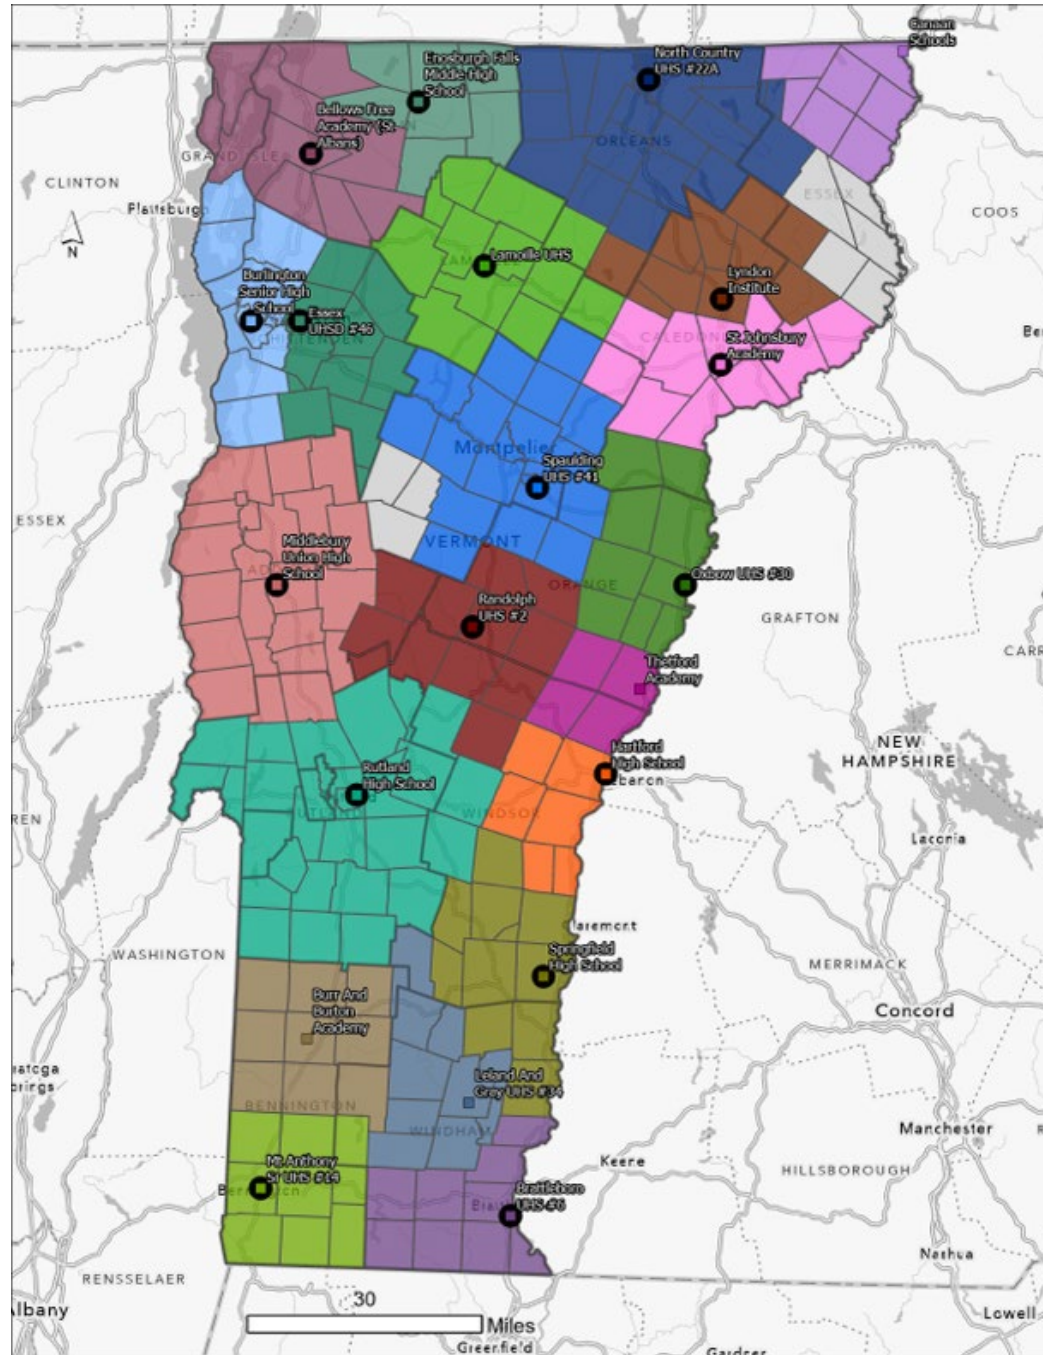

Comprehensive High Schools, with Traditional Academies

Notes:

- black circles indicate existing CTE centers
- Light gray regions are > 30 min
- Schools without black circles would need CTE programs

Regional Comp HS	Est Student Pop
	10-14
BBA*	795
Bellows Free (St Albans)	2608
Brattleboro	1415
Burlington	5058
Canaan	74
Enosburg Falls	854
Essex	3402
Hartford	1101
Lamoille	1791
Leland And Gray	522
Lyndon*	476
Middlebury	1882
Mt Anthony	1348
North Country	1275
Oxbow (Bradford)	587
Randolph	921
Rutland	3037
St. Johnsbury*	1346
Spaulding	3303
Springfield	1485
Thetford*	575
*Independent Schools	