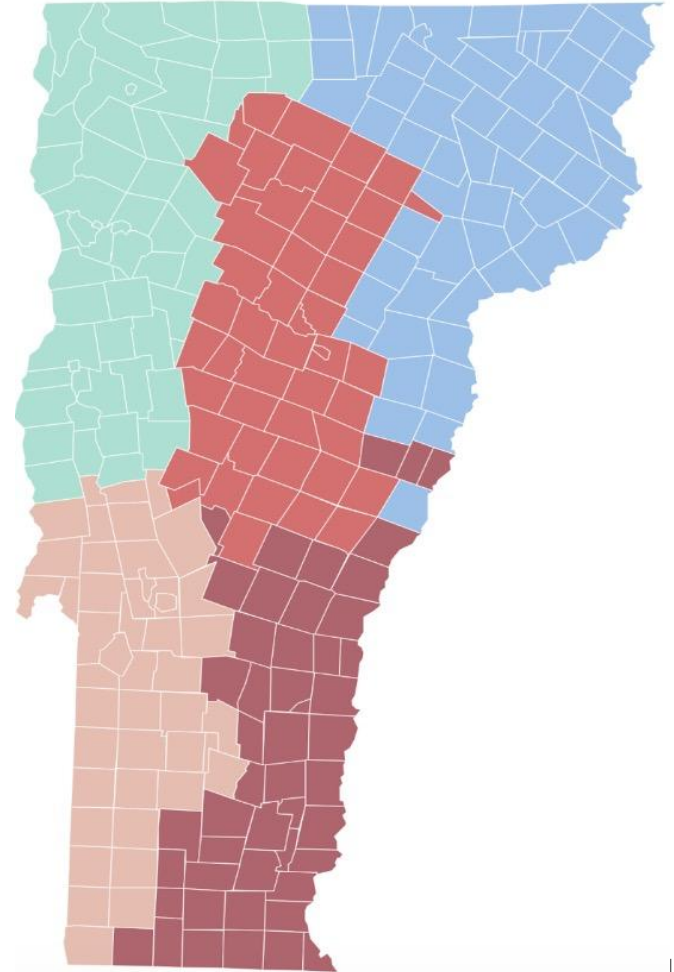

BOCES Map (not a governance “map”)

Map for 5 Regional BOCES, Organized Around VSA Regions

Champlain Valley Region

34,104 students

Towns: 56

Public Schools: 88

Grand List/Student: $1,245,519

Northeast Region

10,173 students

Towns: 59

Public Schools: 41

Grand List/Student: $875,681

Southeast Region

11,847 students

Towns: 49

Public Schools: 48

Grand List/Student: $1,892,490

Southwest Region

12,381 students

Towns: 45

Public Schools: 44

Grand List/Student: $1,159,162

Winooski Valley Region

14,661 students

Towns: 47

Public Schools: 60

Grand List/Student: $1,322,946

“BIMS” Option